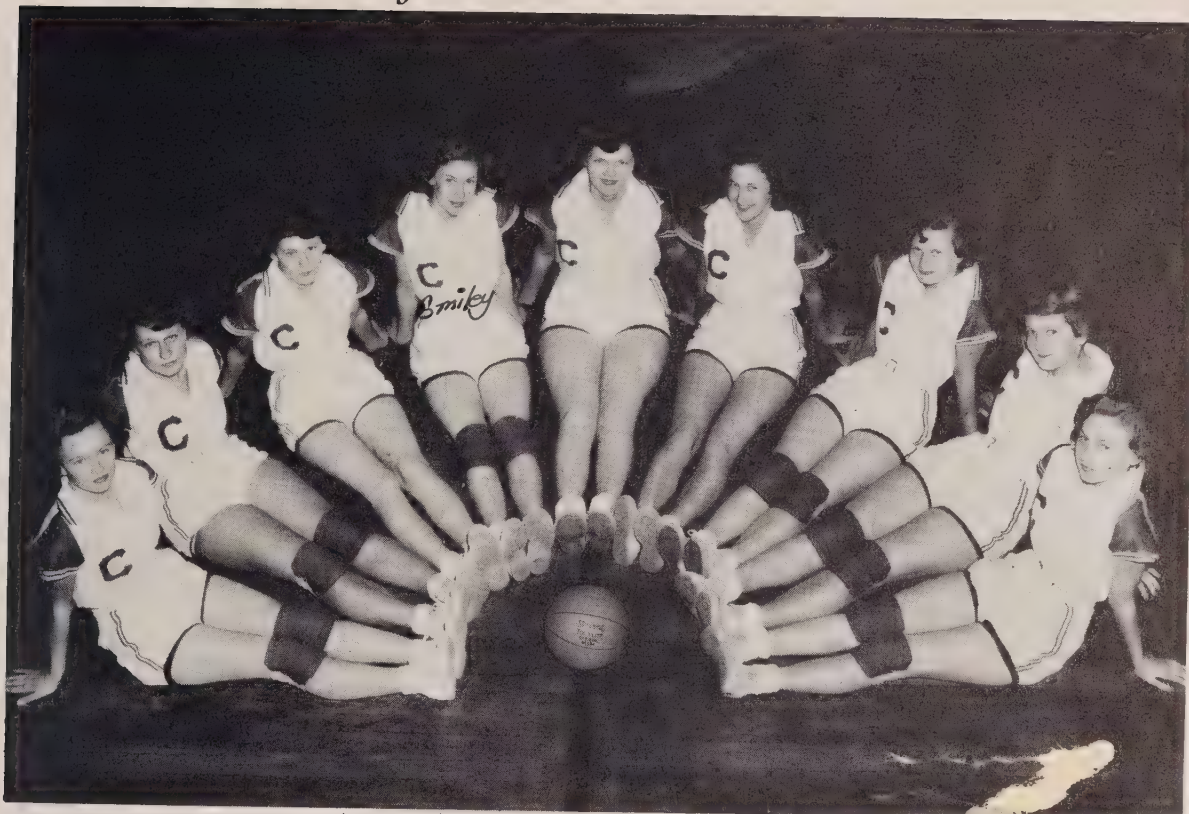

Girls' Basketball

Dot Campbell, Peggy Gatton, Mary Alice Phifer, Barbara Eller, Rnyllis Roseman, Betty Cashion, Irene Wilhelm, Sarah Brown, Kathryn Steele.