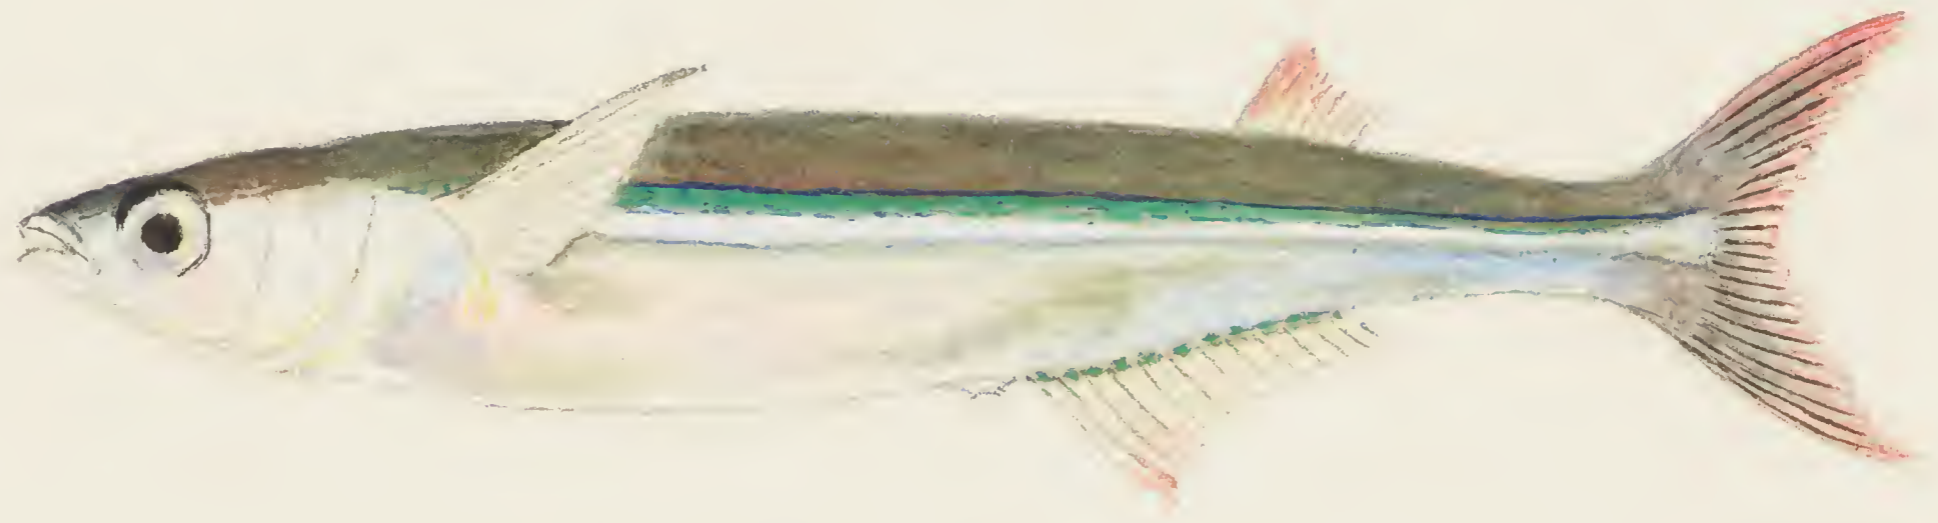

Bass

87

Semiberoides tobo-paraki (Rüppell)

Scomber japonicus Houttuyne

Scopelini

Scopelus off coast of Peru (3 specimens) 2 species Jan 57

736
Hawi

Sphyrapoma japonica Valenciennes

Sphyraena longirostris Nichols

625
Hager

64
Rio Janeiro

Sphyraena tome Fowler

844 Manila

Sphyrna longus Bleeker

142

Painted by J. Drayton
Rio de Janeiro Dec. 1852

By George Jan 2 1840

Silva, trees planted here
back ground with belly trees
all up to 200 ft

Young
Jesb

J.D. Callao July 1839
Elacater? [dupl.]

Seniotelella crassus (Starbuck)

Mr. Jordan

Trichurus lepturus Linnaeus.