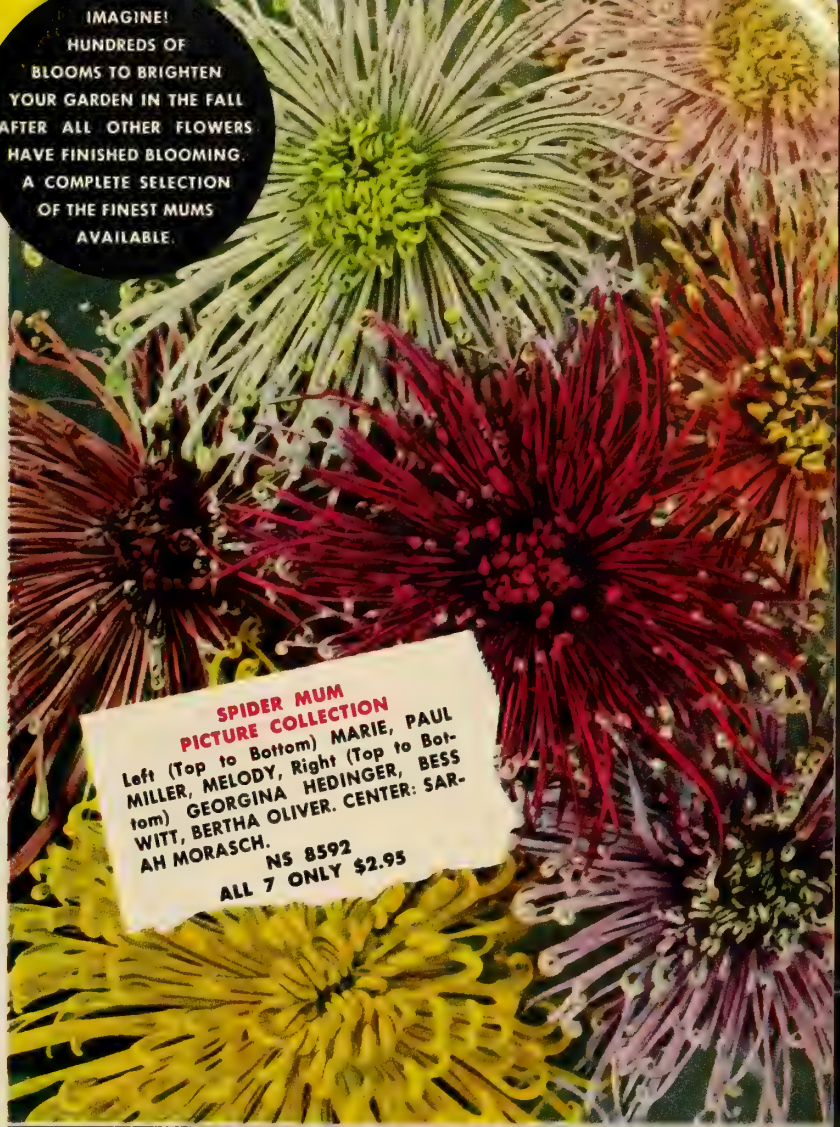

DECORATIVE MUM PICTURE COLLECTION

Huge flowers up to 4" across in exquisite clear colors. 1 each variety pictured. LEFT (top to bottom): GOLD DUST—clear yellow, DEANNA LEY—orchid red, PRISTINE—white, CATTOM: PINK CELEBRITY—true pink, LINDA—rose (top to bottom): PURPLE QUEEN—deep purple, QUEEN OF PINKS—orchid pink, CORAL FROST—bronze, coral and pink.
ALL 10 ONLY $3.95
NS 8563

IMAGINE!
HUNDREDS OF
BLOOMS TO BRIGHTEN
YOUR GARDEN IN THE FALL
AFTER ALL OTHER FLOWERS
HAVE FINISHED BLOOMING.
A COMPLETE SELECTION
OF THE FINEST MUMS
AVAILABLE.

SPIDER MUM PICTURE COLLECTION

Left (Top to Bottom) MARIE, PAUL MILLER, MELODY, Right (Top to Bottom) GEORGINA HEDINGER, BESS WITT, BERTHA OLIVER. CENTER: SARAH MORASCH.
NS 8592
ALL 7 ONLY $2.95

FANTASYLAND SPIDER MUM COLLECTION

COMPLETE MUM GARDEN

The greatest money saving offer in the entire list, 25, JUST THINK! 25 selected Chrysanthemums. Enough for planting a complete mum garden the very first year. Exhibition types, Spidery types, Decorative types, and others make up a terrific combination at a price you can't turn down. Don't delay, ORDER TODAY.

NS 8541
ALL 25 PLANTS ONLY $5.95
($12.50 value)

1 each ANNE — white, BRIDESMAID — lavender, MAMORU — orange, GEORGINA HEDINGER — pink, PAUL MILLER — bronze, MELODY — yellow, RAYONANTE — rose, WHITE TRANQUILITY — white, WALTZTIME — orchid, PLUS ORIENTAL QUEEN.

NS 8593
ALL 11 ONLY $4.95

ORIENTAL QUEEN

Like a Spectacular Burst of Fireworks
Graceful tabulated petals with deep orchid pink fishhook tips. Petals hang downward like brilliant fireworks. Oct. 10th.

NS 8618
$1 each
3 for $2.50