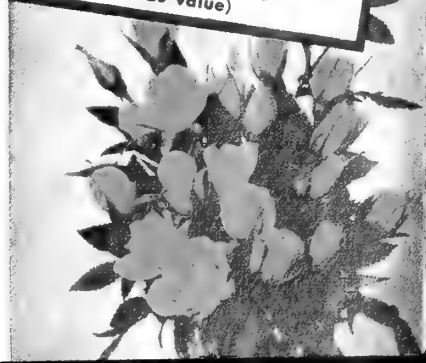

- ★ **CLIMBING JACKIE** (Pat. R. R.)
  Soft yellow buds. Vigorous healthy plant. Here at last is your favorite "Jackie" in climbing form. Elegant, ever-blooming.
- ★ **CLIMBING MAGIC WAND** (Pat. R. R.)
  Brand new red ever-blooming miniature climber. Minute Tom Thumb buds, produced on tiny, glossy, fern-like foliage. Will climb up to 3-4 feet. Will even bloom in 4-inch pot!
- ★ **CLIMBING PINK CAMEO** (U.S. Plant Pat. 1451)
  First truly Everblooming Miniature Rose Climbing Form. Perfect Miniature rose-pink buds. Long lasting cut flowers—wonderful boutonniere, corsage and small bouquet rose. Shrub or small pillar (up to 5 feet). Will bloom first year.
- ★ **DIAN** (Pat. R. R.) **NEW 1958 INTRODUCTION**
  Brilliant soft red flowers with glowing undertone. Fragrant, long lasting cut flowers. Excellent border or pot plant. Grows 14 to 14 inches high.
- ★ **BIT O' SUNSHINE** (U.S. Plant Pat. 1631)
  Brightest yellow miniature. Shapely yellow buds in profusion on a bushy 12-inch plant. Excellent pot plant.
- ★ **JACKIE**
  Compact sturdy plant to about 12 inches. Perfectly formed soft yellow buds. Very double, 1¼ inch, fragrant flowers. Keep well as a cut flower. Color best in partial shade. Ideal pot plant as well as a border rose.
- ★ **LITTLE BUCKAROO** (P.A.F.)
  Hardy, vigorous plant, will grow to 15 inches. Perfect border rose. Very lasting bright red flowers.
- ★ **FROSTY** (U.S. Plant Pat. 1412)
  One of the world's whitest roses. Glossy, disease free foliage on a nearly thornless plant. Excellent for pots, planter boxes and borders.
- ★ **PINK JOY** (U.S. Plant Pat. 1378)
  Fragrant, double pink flowers with beautifully shaped buds showing just a touch of salmon.
- ★ **PATTY LOU** (U.S. Plant Pat. 1335)
  First bi-color. Blooms are rose with silver pink on reverse side of petals. Fully double and fragrant.
- ★ **RED IMP** (U.S. Plant Pat. 1032)
  Tiny, double bright red flowers. Blooms profusely.
- ★ **MARY HAYWOOD** (P.R.R.)
  Very double one-inch flowers. Bright pink from bud to fading flower. Makes a neat free-flowering plant about 10 inches high; abundant foliage. Excellent edging or pot plant.
- ★ **CENTENNIAL MISS** (Pat. 1301)
  Fragrant, fully double flowers. Rose red to deep wine red. Compact free-flowering plant will grow 10-12 inches high.
- ★ **WHITE ASTER** (Pat. R. R.)
  First of a new type. Very bushy, compact plant covered with tiny soft pink buds which open into double one-inch white flowers. Numerous narrow petals give individual flowers the appearance of tiny crego aster blooms.