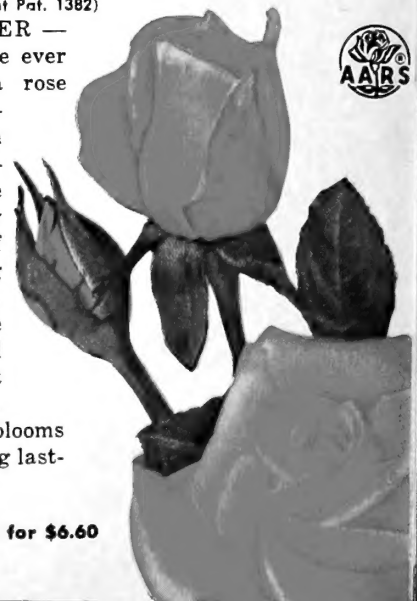

CIRCUS

(U.S. Plant Pat. 1382)

1956 AARS WINNER — Only Multicolor rose ever to win. Floribunda rose actually changes color as the buds open into fully blown flowers. At the start the buds are rich yellow and red, then as if by magic, exciting orange-buff appears, flushed with apple blossom pink, and finally to the gayest red you've ever seen. The high-centered blooms are fragrant and long lasting.

NS 8210

$2.50 Each

3 for $6.60