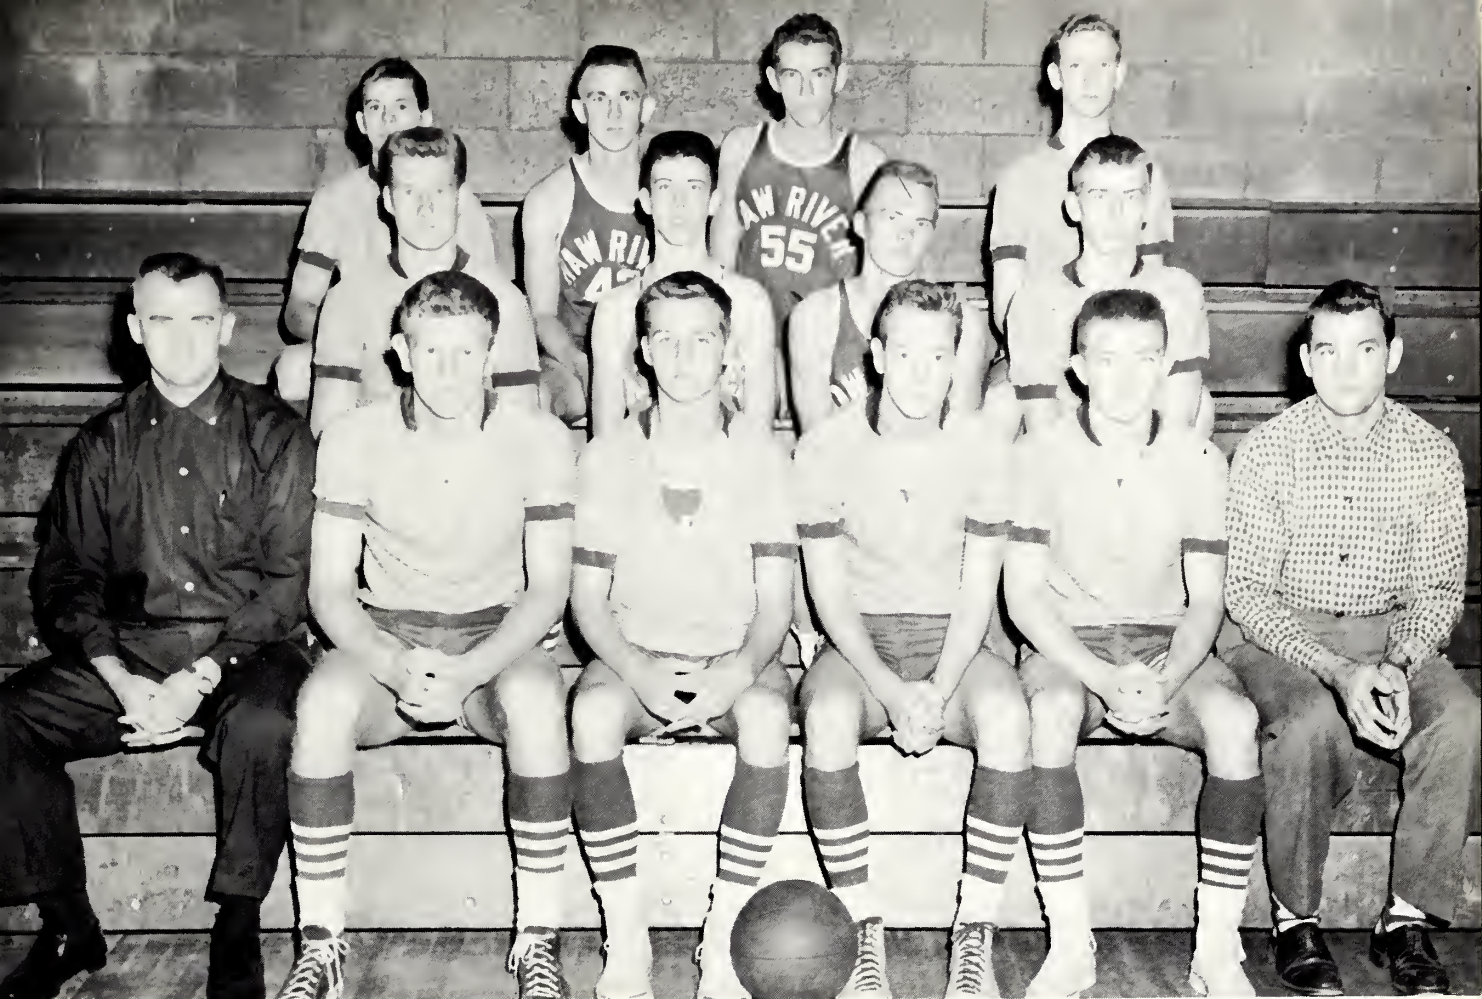

First Row: Coach Lovette, E. Tew, B. Dawson, J. Jones, L. Alvis, Coach Claar. Second Row: F. Haymore, D. Clark, M. Faucette, C. Clark. Last Row: S. Jones, J. Johnson, B. Epps, J. Ray.

Boys' Basketball

After a slow start this year, the Indian basketball team came on strong just before the holidays. Many people are expecting better things out of the squad than in the preceding years.

Leading the Indians is Emo Tew, a scrappy rebounder and point maker. Close behind him is Bruce Dawson, a steady player and playmaker. Next is Butch Epps, who had difficulties starting this year, but appears to be finishing strong. Jimmy Johnson is one of the steadiest guards in the county.

Leading the squad next year will be Jimmy Johnson, Emo Tew, and Nookie Ray.