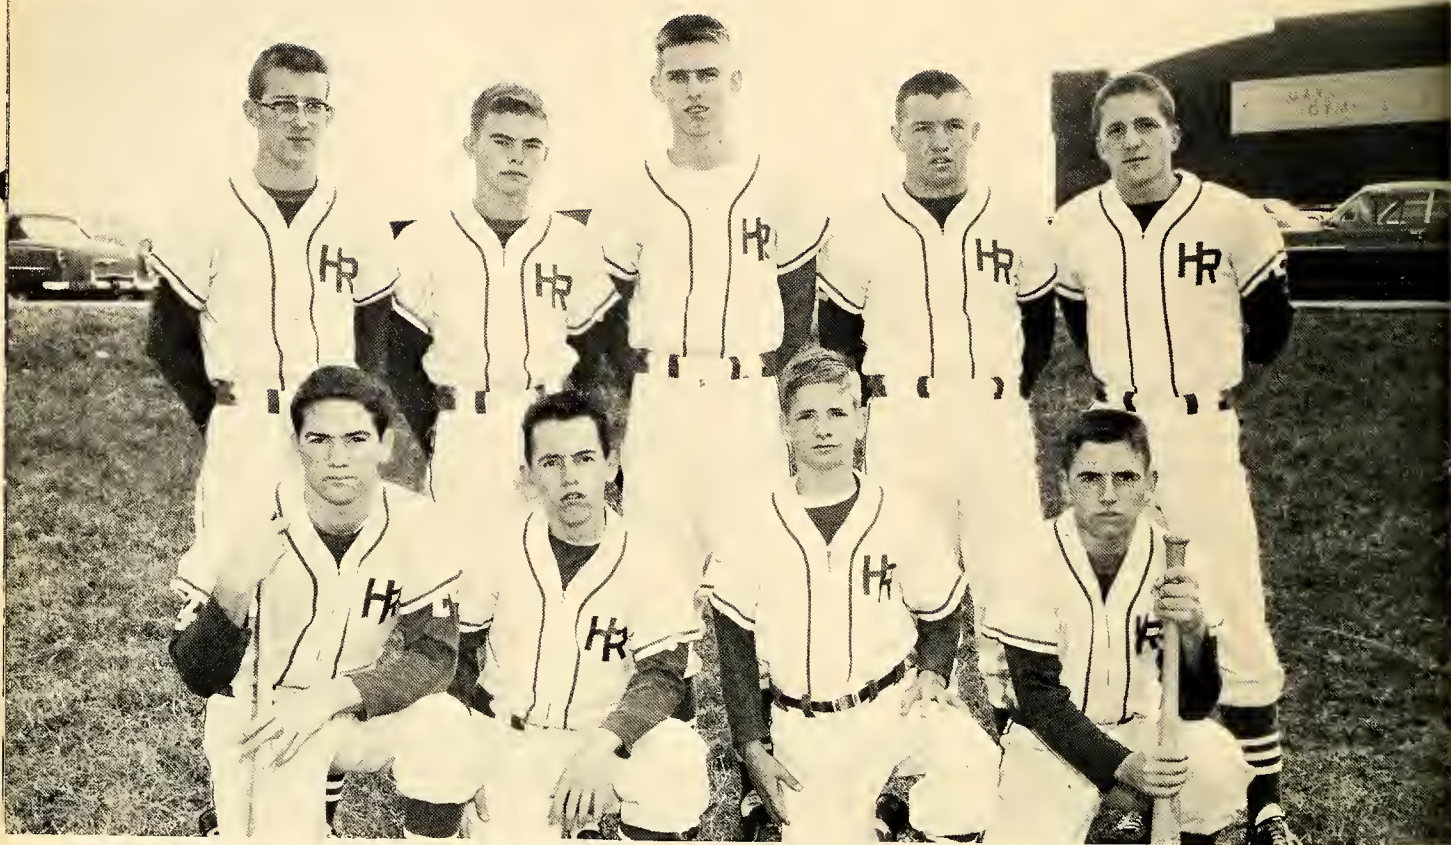

Baseball

STANDING: Max Isley, Jerry Hicks, Charlie Clark, Lewis Duncan, Gary Rich. KNEELING: Nookie Ray, Lacy Turner, Butch Pickett, Junior Fogleman.