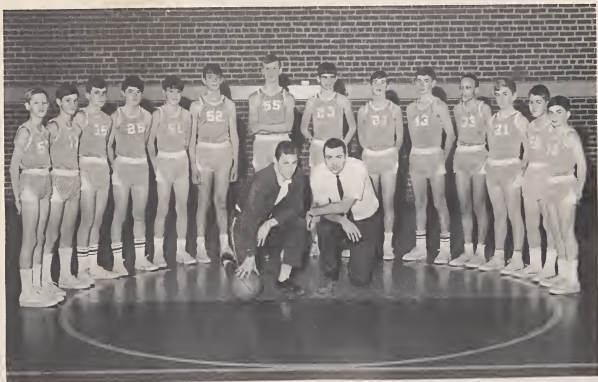

1968 YEARBOOK

MADISON-MAYODAN JUNIOR HIGH SCHOOL

Flag Raisers

Richard Collins

The Fifth Wheel

Mrs. Dorothy Moore

Secretary To Principal

Miss Ann Vernon  
Secretary to Superintendent

Let's All Sing  
Mrs. Purgason Leads A Class

Library Assistants

8th Grade Band

7th Grade Band

Football

1st Row: Conrad Lauten, Mark Byrum, Randy Vaden, Junior Tilley, Randy Yates, Tony Johnson. 2nd Row: Coach Rives, Mark Gatewood, Ricky Knight, Martin Neal, Eric Turner, Larry Sands, Mike Cannon, David Roger, Coach Gibbs. 3rd Row: Ken Sharpe, Jeff Shelton, Dickie Wray, Jeff Vaughn, David Williams, Tim Wray, Charles Hill. 4th Row: Bob Holt, Charles Moore, Rolan Snider, Joey Edwards, Doug Mitchell, Price Edwards, Terry Shelton, Burke Sharpe.

Prospective Golf Team

Basketball

Tony Johnson, Freddie Nelson, David Rogers, Steve Lederer, Larry Webb, Ken Sharpe, Charles Moore, Doug Mitchell, Rolan Snider, Jeff Vaughn, Joe Webster, Eric Turner, Frank Vaughn, Conrad Lauten.  
 Coach Gibbs - Coach Rives