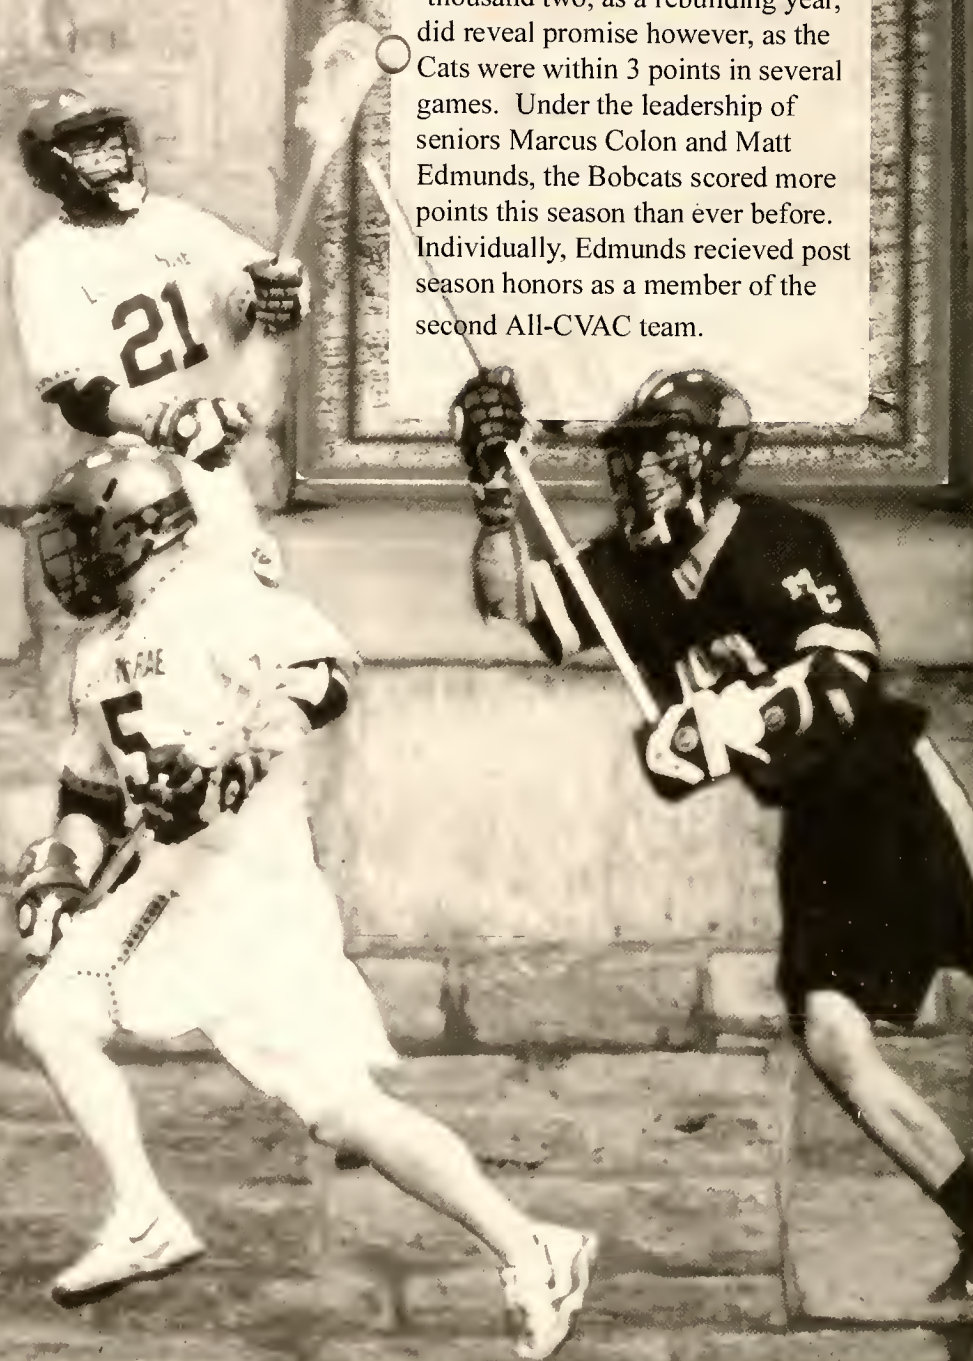

Bobcats 8-9 Greensboro
Bobcats 9-18 St. Vincent
Bobcats 6-23 Mercyhurst
Bobcats 7-14 Catawba
Bobcats 8-11 Molloy
Bobcats 4-19 Limestone
Bobcats 5-14 Wingate
Bobcats 10-11 St. Andrew
Bobcats 3-11 Mars Hill
Bobcats 4-5 Randolph
Bobcats 9-13 Pfeiffer
Bobcats 4-9 VA, Military

After acquiring the largest crop of Freshmen ever, the Bobcats were still unable to post a winning record. Two-thousand two, as a rebuilding year, did reveal promise however, as the Cats were within 3 points in several games. Under the leadership of seniors Marcus Colon and Matt Edmunds, the Bobcats scored more points this season than ever before. Individually, Edmunds received post season honors as a member of the second All-CVAC team.