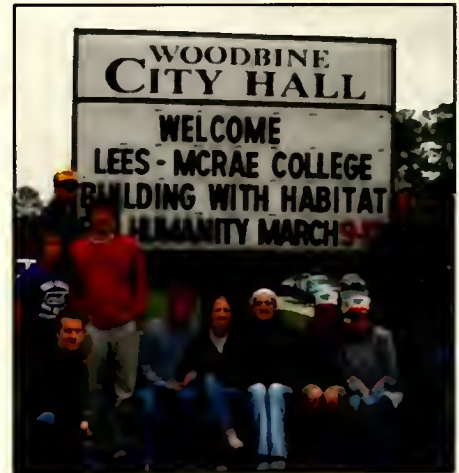

Bonner Leaders

The Bonner Leaders are a group of students that are selected to be in the organization. They do community service projects very often.

Several of the projects are with Habitat for Humanity in which students help build houses for families. They offer regular students the chance to help.

For Fall break and Spring Break, some of the Bonners went on an alternative break trip. Students who were not Bonners also had the chance to go.

The Bonners are advised by Jessica Terry and Betsy Dunn -- two fabulous women who love their jobs and love to help out. Keep it up Bonner Leaders!