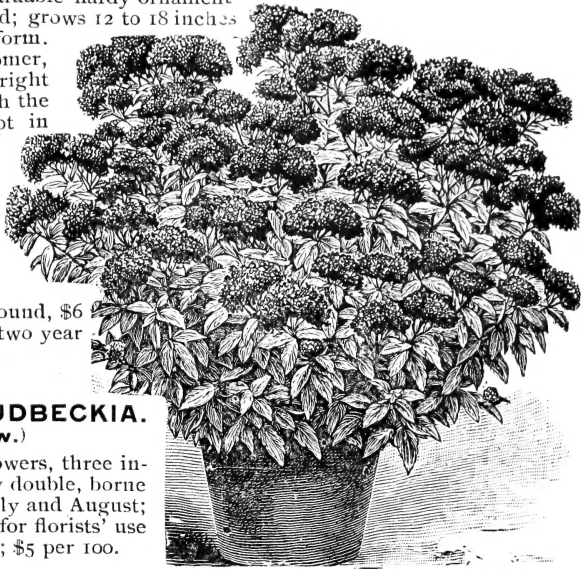

New Crimson Spirea, A. WATERER.

Undoubtedly the most valuable hardy ornamental Shrub recently introduced; grows 12 to 18 inches high; bushy, compact form. It is a true perpetual bloomer, bearing large clusters of bright crimson flowers all through the season or as long as kept in growing condition; highly recommended for bedding and borders, also as market plant for florists and for forcing; its constant bloom and bright color make it particularly valuable. Price—Fine one year plants from open ground, $6 per 100, $50 per 1000; two year plants, $10 per 100.

NEW CRIMSON SPIREA, A. WATERER.

NEW DOUBLE RUDBECKIA. (Golden Glow.)

Bright golden yellow flowers, three inches in diameter, perfectly double, borne in profusion all through July and August; entirely hardy, invaluable for florists' use and bedding. 75c per doz; $5 per 100.

NEW MAMMOTH CANNAS.

New Mammoth Canna AUSTRIA—NOVELTY '97. A splendid European variety; grows five to six feet high; leaves 15 to 18 inches long and 8 to 10 inches broad. Flowers 6 to 7 inches across and borne erect in immense trusses; color pure deep golden yellow, truly magnificent. Dormant roots, $4 per 100.

New Mammoth Canna ITALIA—NOVELTY, '97. Belongs to same class as Austria and imported from Europe at same time. Equally large as Austria, and similar in every way except color, which is rich golden yellow with a broad blotch of dark crimson maroon in the centre of each petal and throat. $1.50 per doz.; $10 per 100.