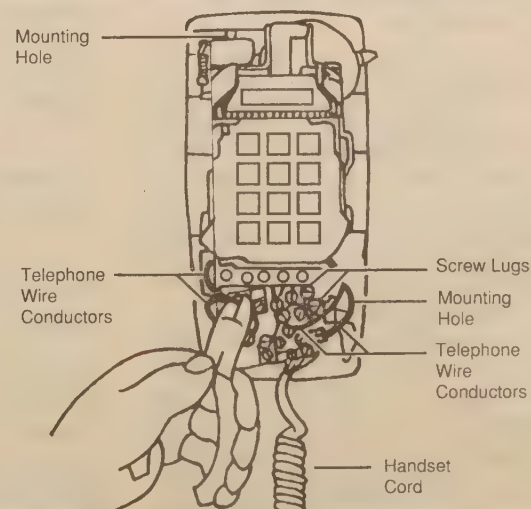

These instructions are for non-modular wall telephones only. If your wall telephone is modular, please see the preceding page.

Prevent incoming calls by lifting the handset off the hook. You can do this at the wall phone you are removing or at any other phone connected to the same number. Ignore any tones you hear through the handset. You will need a screwdriver and a pair of

insulated wirecutters. Follow steps 1-5 below for the type of wall telephone you have. Then follow steps 6-8 for all types of wall phones.

Do not attempt to remove your wall telephone during severe weather conditions, such as thunderstorms.

Steps 1 Through 5 For Traditional Wall Telephones (Rotary Dial)

1. Be sure handset is off the hook.
2. Find the U-shaped hole in the bottom of the wall telephone, where the handset cord enters the wall set.
3. Place a small blunt object, such as a pencil eraser, against the release tab in the U-shaped hole.
4. Press in on the bottom of the housing while pressing with the eraser on the release tab, and release the housing.
5. Pull the housing toward you, unhook the latch from the spring at the top of the wall set, and remove the housing.

Steps 1 Through 5 For Other Wall Telephones (e.g. Push Button Sets)

1. Be sure handset is off the hook.
2. Find the small hole on the side of the clear plastic number retainer card.
3. Insert a small pointed object, such as a straightened paper clip, and gently bend outward until the plastic retainer pops out.
4. Remove the paper number card to expose the two screws underneath.
5. Remove these two screws and lift the housing off the base.

Steps 6 Through 8 For All Wall Telephones