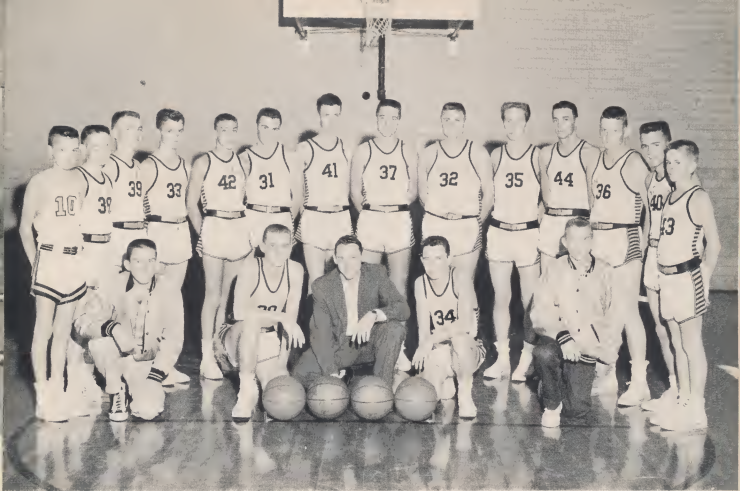

Linda Rose Lee

Betty Lou Barefoot

Anne Johnson

Gwen Adams

Betty Hudson

Zilphia Peacock

BOYS' BASKETBALL

William Tart Guard
 Luther Johnson Guard
 David Smith Forward
 Johnny Beasley Forward
 Ray Johnson Forward
 Durwood Tart Forward
 Leon Earl Dunn Center
 Charles Williams Center

Glenn Adams Forward
 Harvey Wilks Forward
 Keith Barefoot Center
 Ernest Williams Forward
 Donnie McLamb Guard
 Steve Lee Guard
 Sam Thornton Co-Captain
 Jeff Adams Co-Captain

J.E. Wheeler Manager
 Wayne Johnson Manager
 John D. Kernodle Coach