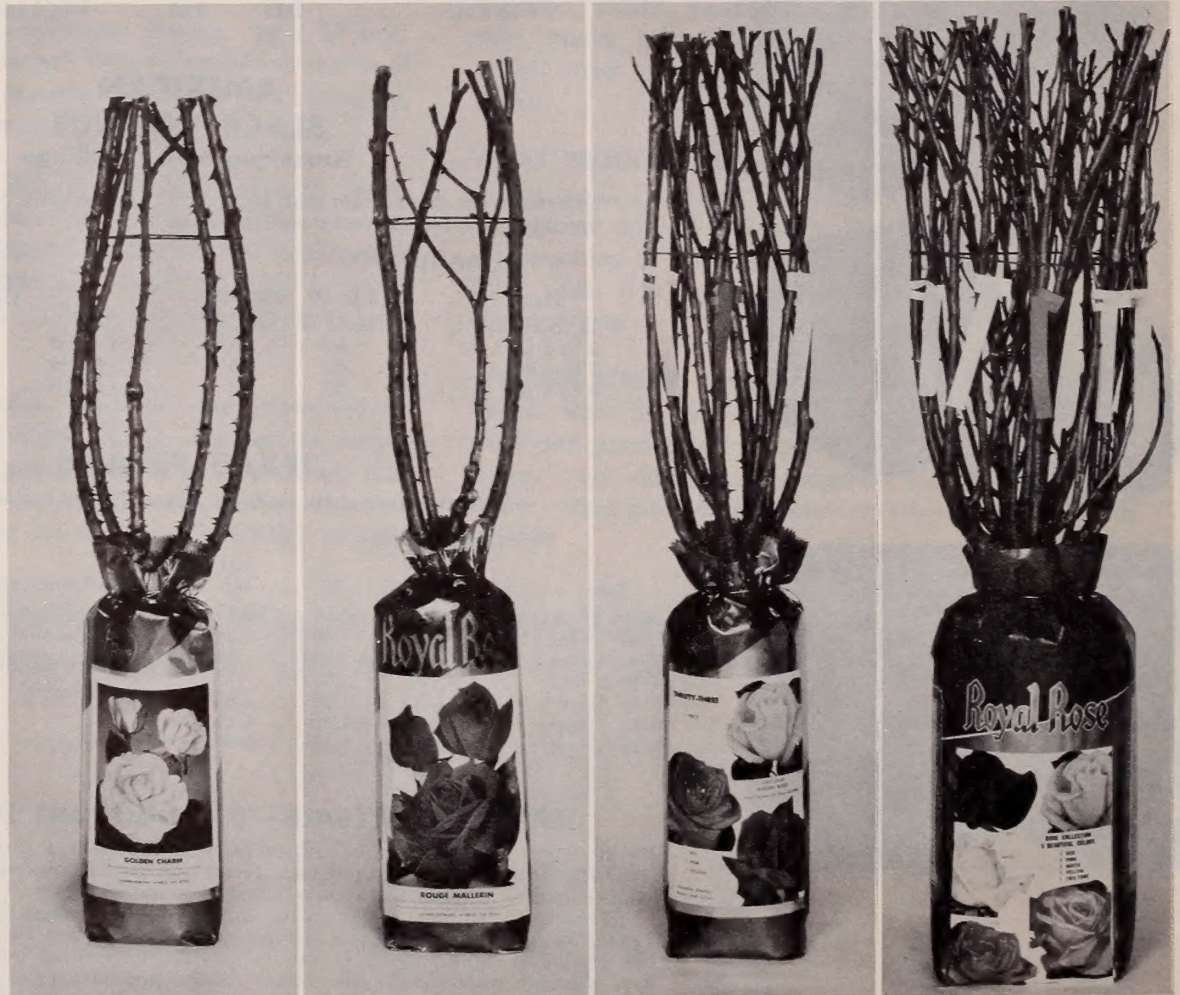

L-A & L-B

DISPLAY SALES AIDS FREE With Orders

1. Color variety label and plant description on each package.
2. Extra color illustrations, for poster, window or counter display included free when requested.
3. Ranch House, Royal Rose and Arp Pecan newspaper mat service for advertising layouts, headings and illustrations, available free.
4. All-America Rose Selections folder and gardening suggestions leaflet available free. Quantities at cost.
5. Point - of - purchase sheets (color poster 22"x14") mailed with package invoices.
6. All-America Set of 3 posters for attractive educational display, in large mailing tube.